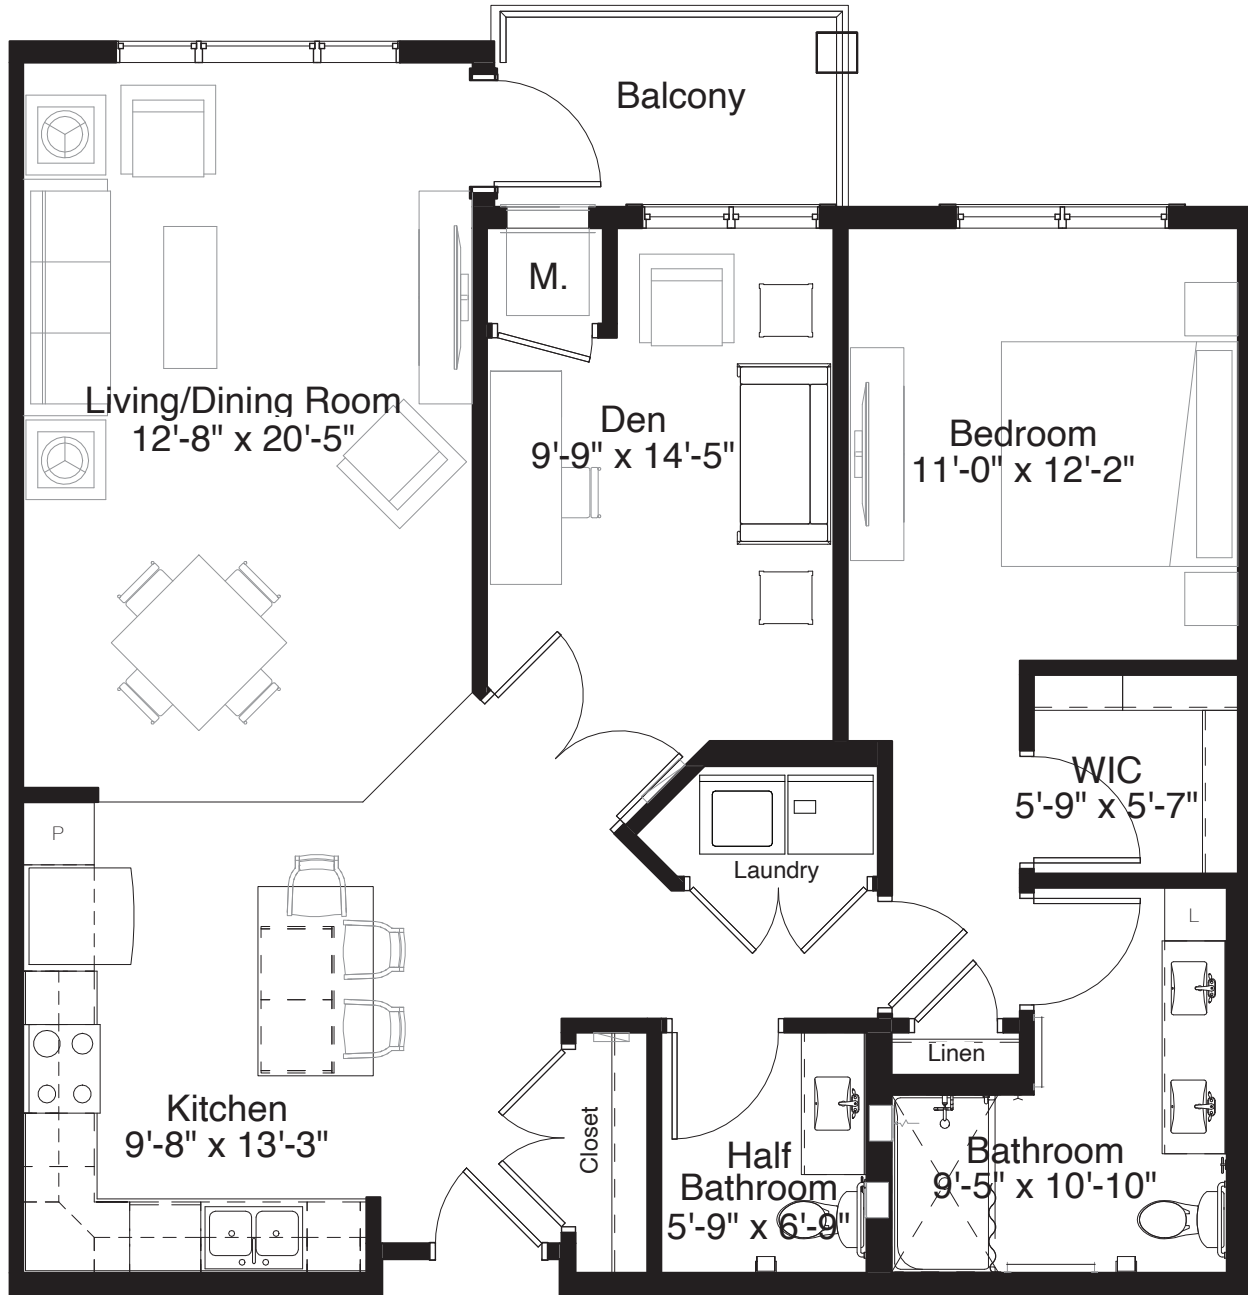

STYLE B1

1,058 Square Feet

One Bedroom + Den

measurements are approximate