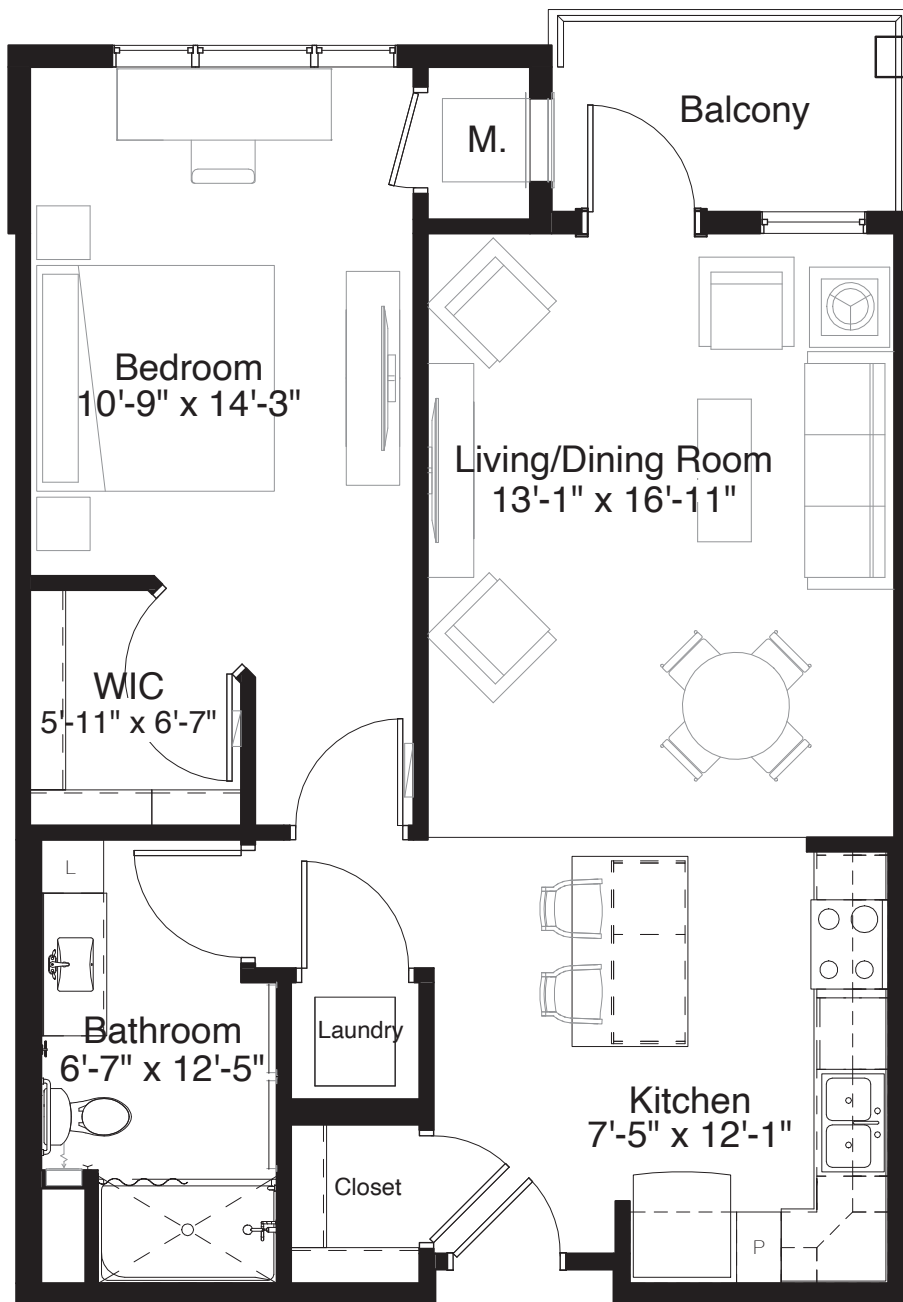

# STYLE A2

768 Square Feet

One Bedroom

measurements are approximate