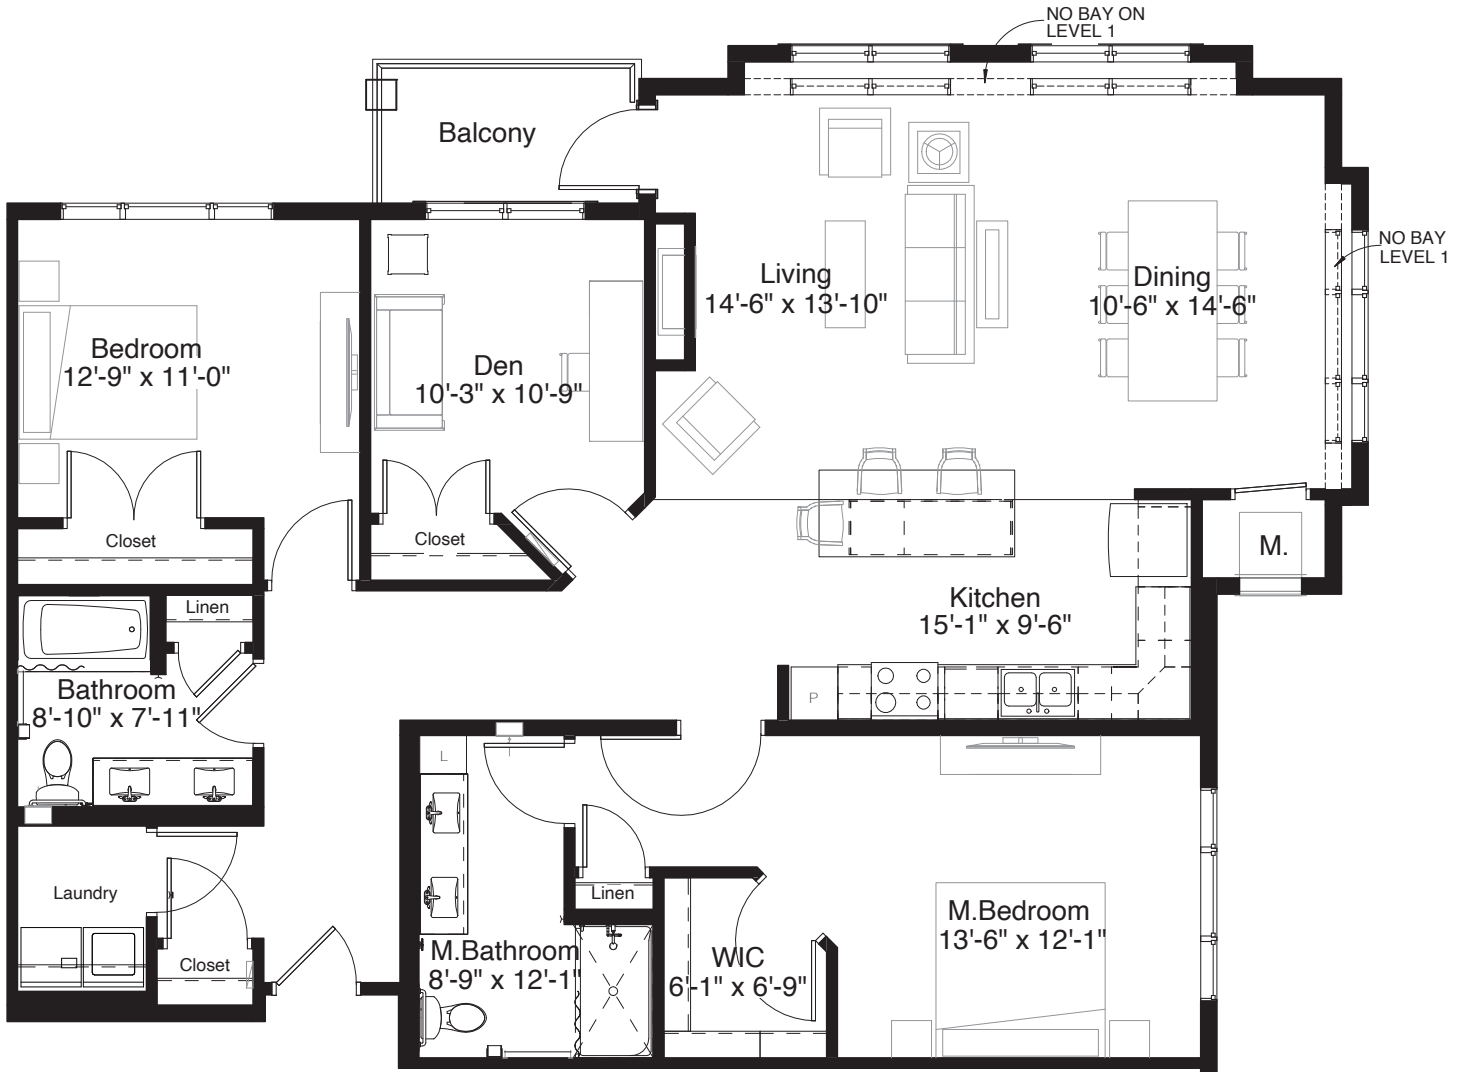

# STYLE D7

1,523 Square Feet

Two Bedroom + Den

measurements are approximate

8200 Main Street North Maple Grove MN 55369

WWW.SILVERCREEKONMAIN.COM