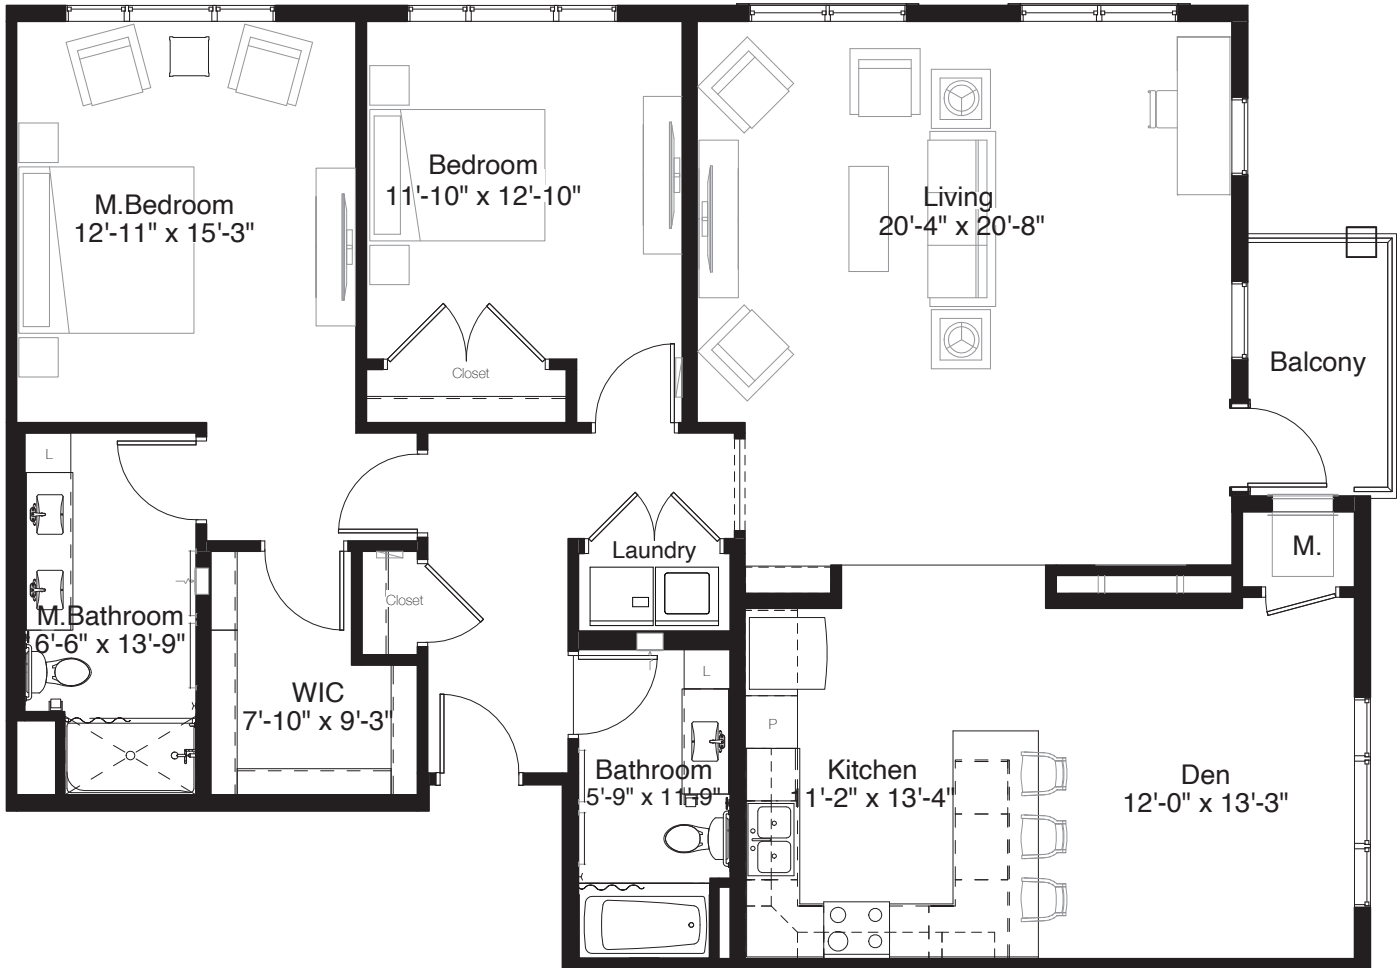

# STYLE D3

1,586 Square Feet

Two Bedroom + Den

measurements are approximate

8200 Main Street North Maple Grove MN 55369  
WWW.SILVERCREEKONMAIN.COM