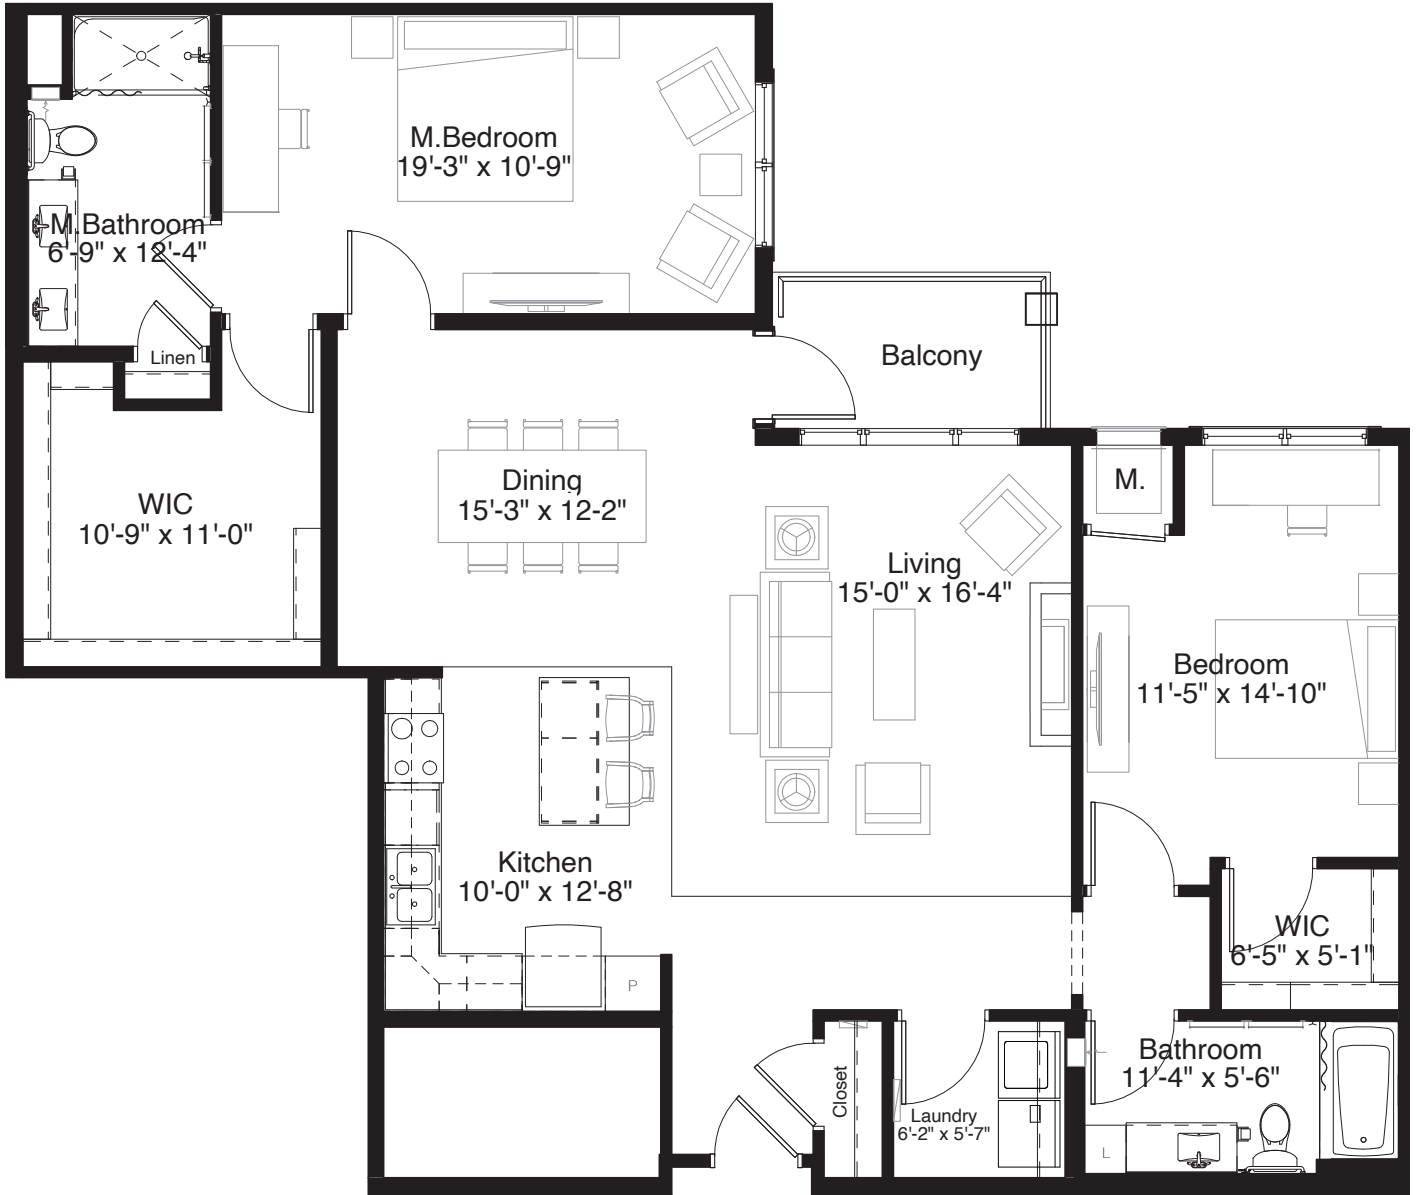

STYLE C9

1,408 Square Feet

Two Bedroom

measurements are approximate