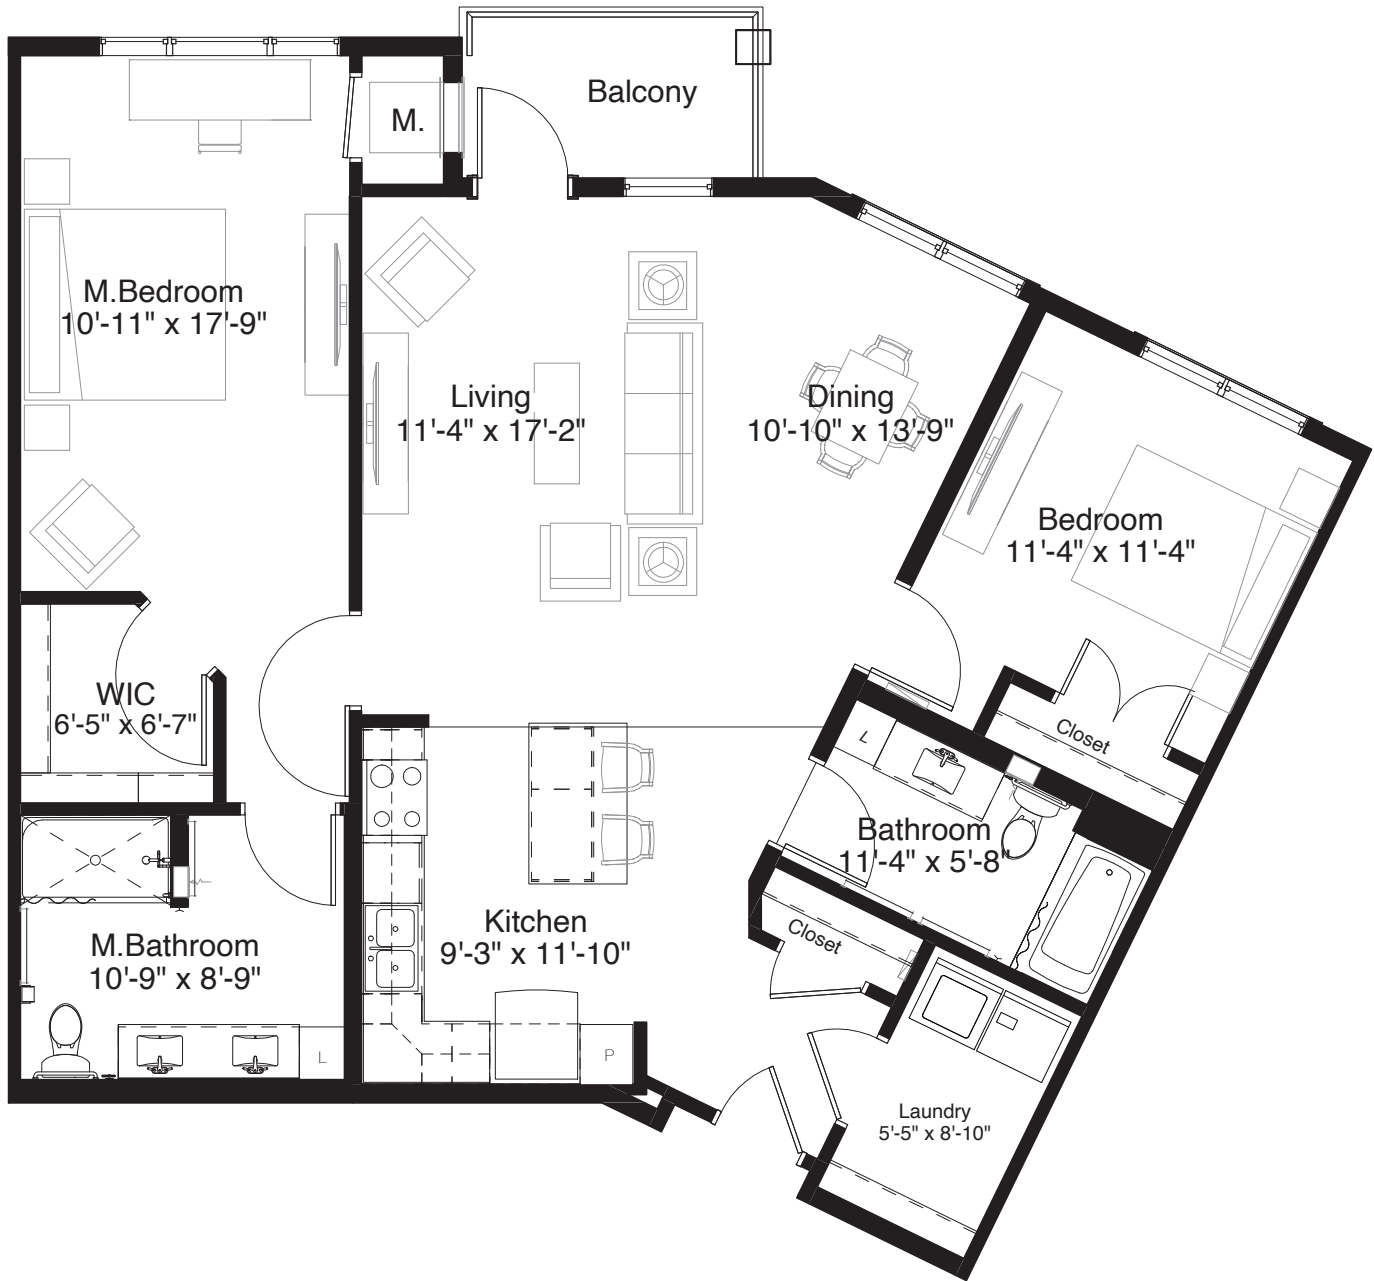

# STYLE C7

1,218 Square Feet

Two Bedroom

measurements are approximate