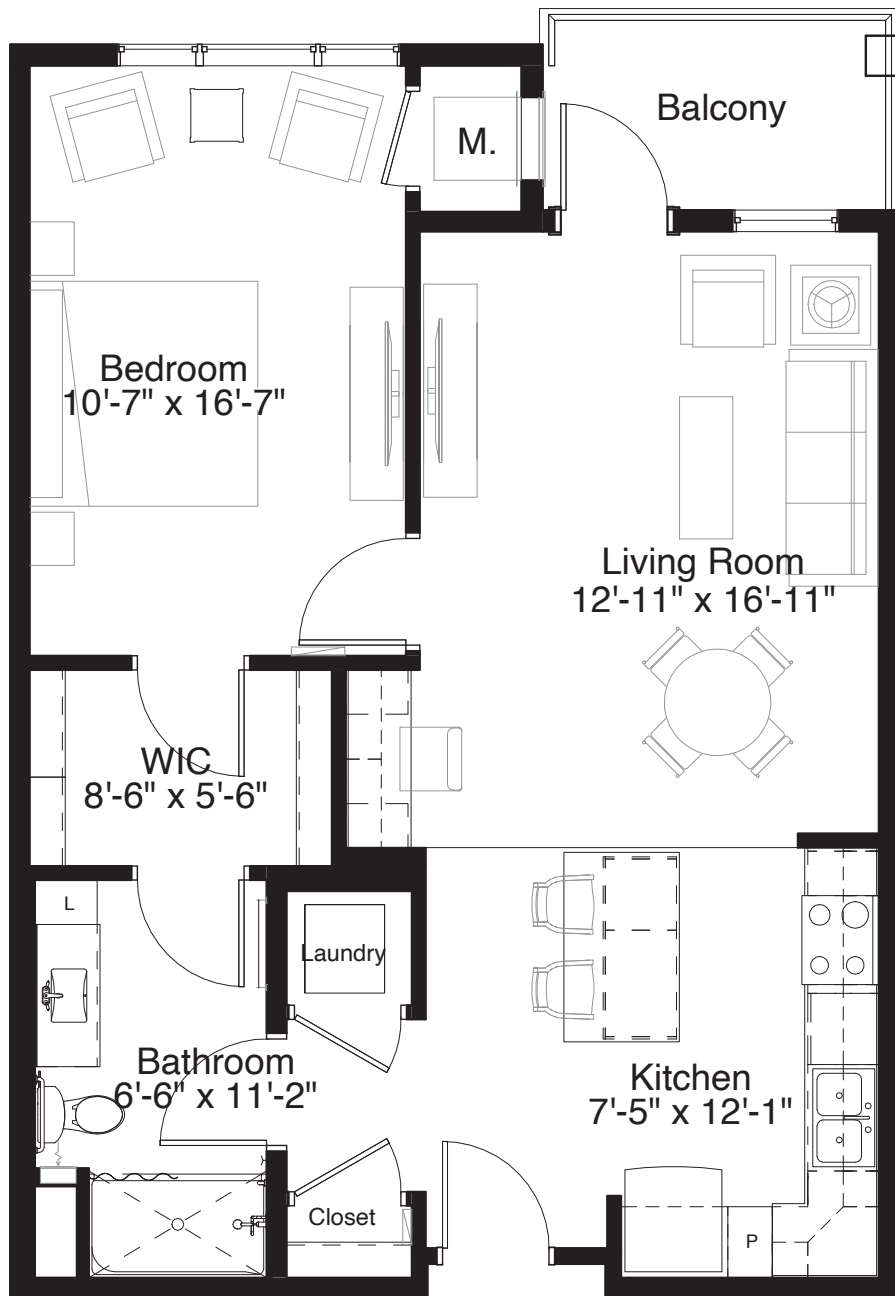

# STYLE A1

761 Square Feet

One Bedroom

measurements are approximate