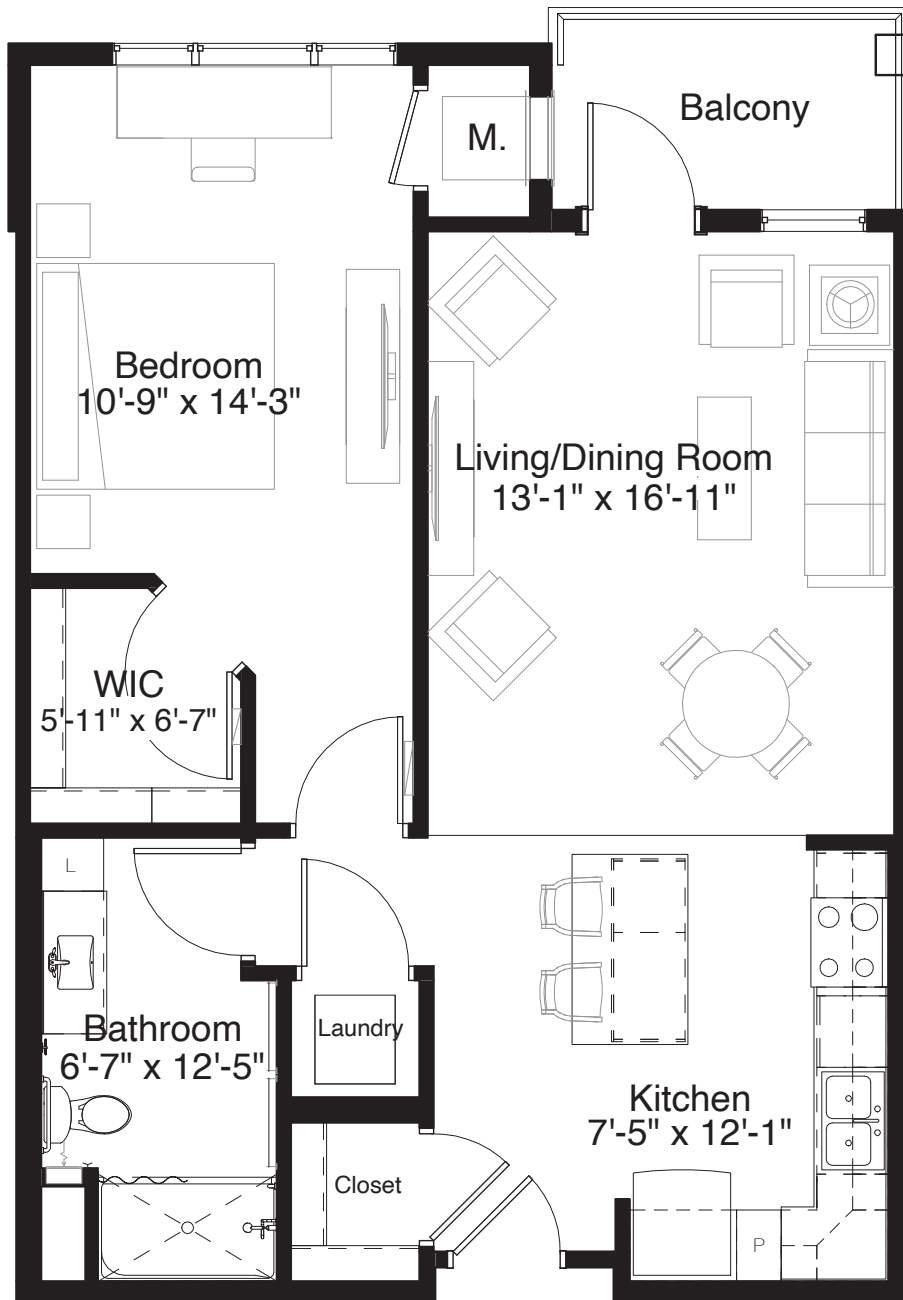

# STYLE A1

761 Square Feet

One Bedroom

measurements are approximate

# STYLE A2

768 Square Feet

One Bedroom

measurements are approximate

# STYLE B1

1,058 Square Feet

One Bedroom + Den

measurements are approximate

# STYLE B2

995 Square Feet

One Bedroom + Den

measurements are approximate