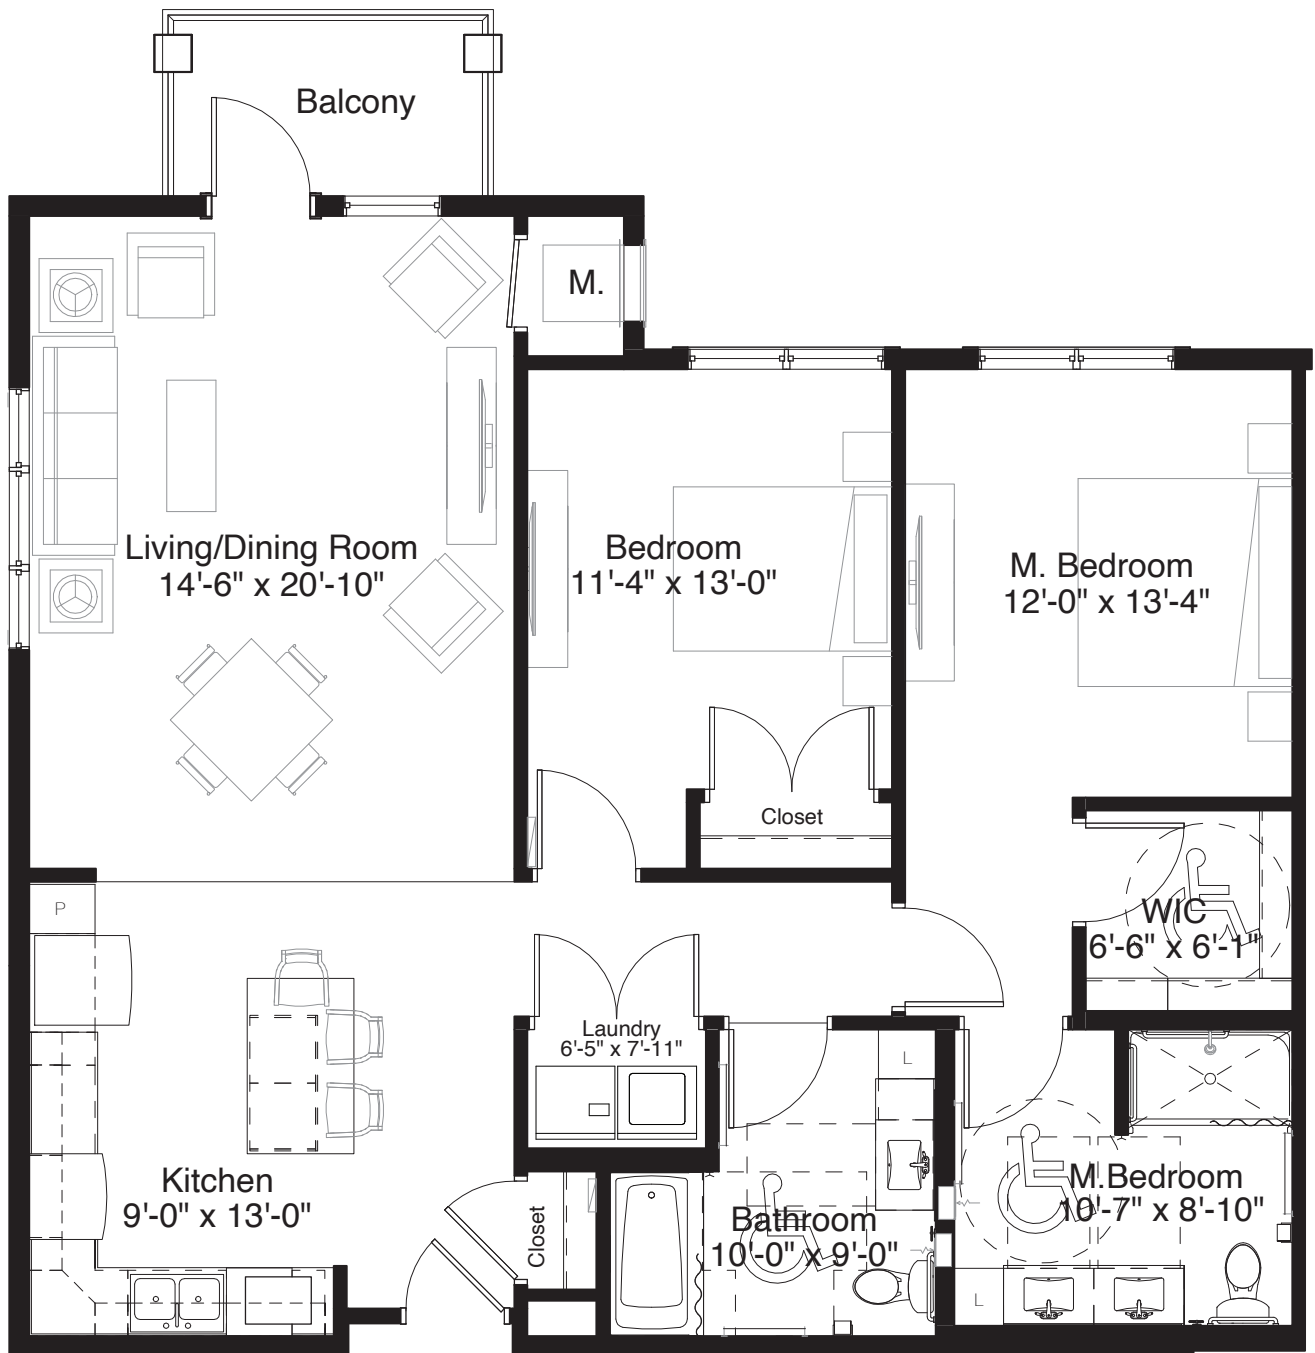

# STYLE C4

1,305 Square Feet

Two Bedroom

measurements are approximate

8200 Main Street North Maple Grove MN 55369  
WWW.SILVERCREEKONMAIN.COM

# STYLE C6

1,212 Square Feet

Two Bedroom

measurements are approximate

# STYLE C6-A

1,210 Square Feet

Two Bedroom

measurements are approximate

# STYLE C7

1,218 Square Feet

Two Bedroom

measurements are approximate