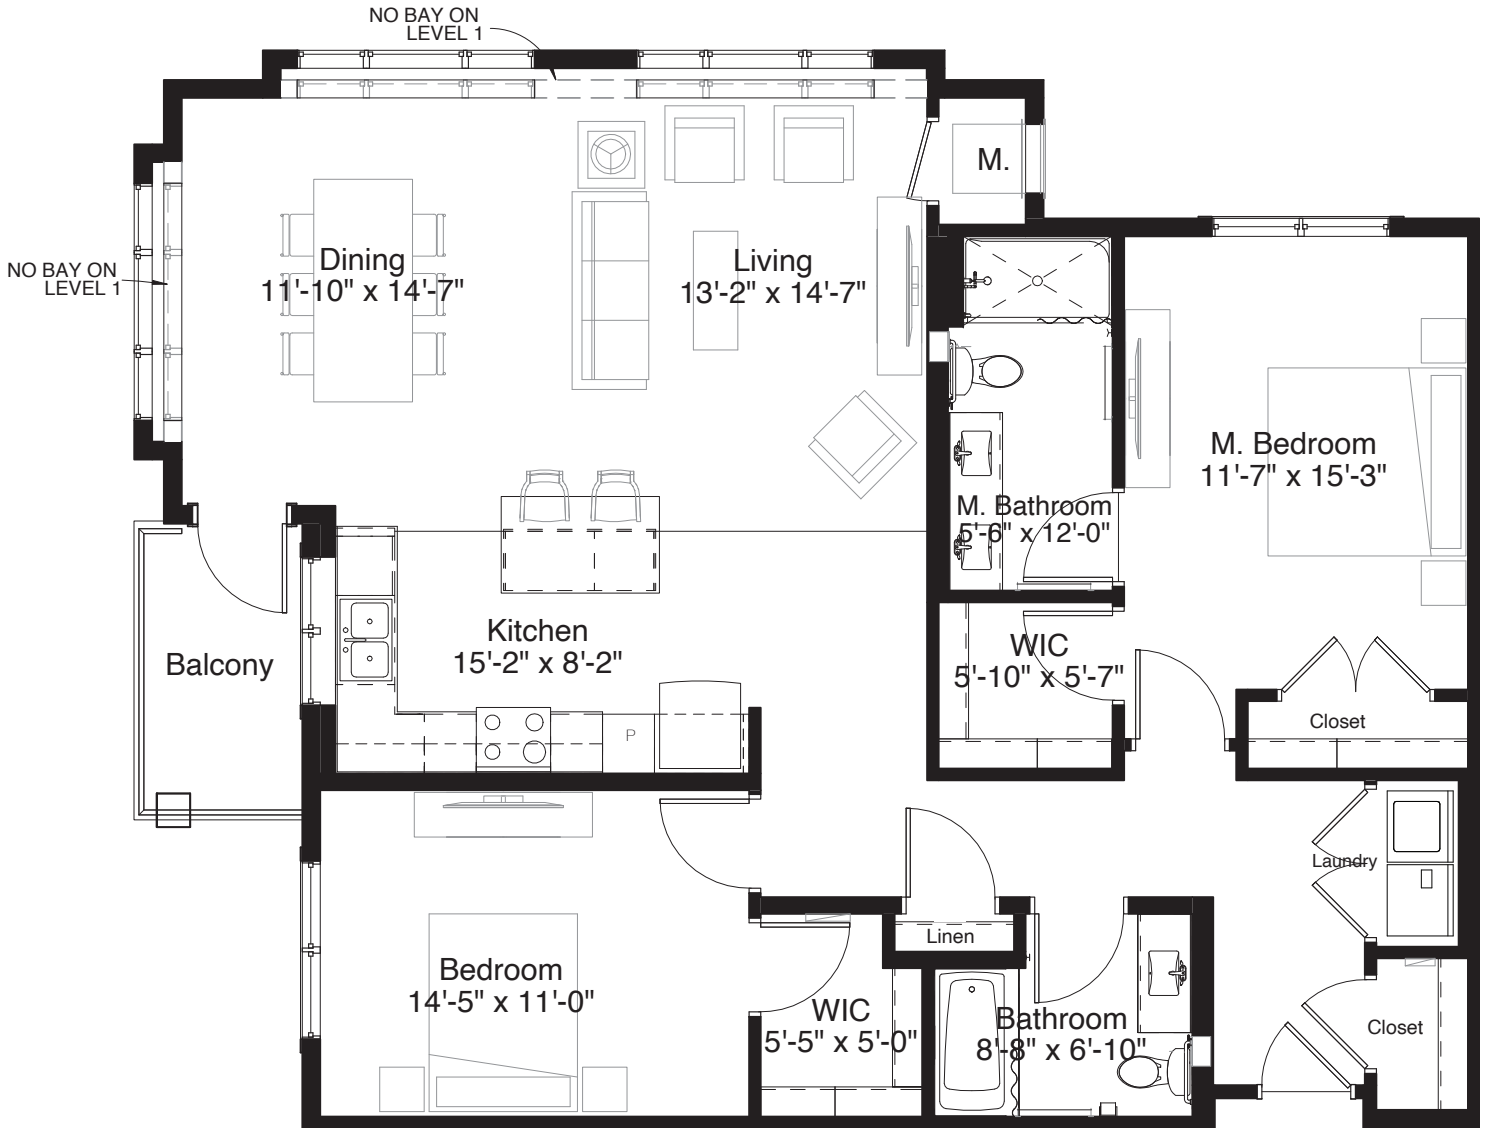

# STYLE B8

994 Square Feet

One Bedroom + Den

measurements are approximate

8200 Main Street North Maple Grove MN 55369  
WWW.SILVERCREEKONMAIN.COM

# STYLE C2

1,179 Square Feet

Two Bedroom

measurements are approximate

# STYLE C4

1,305 Square Feet

Two Bedroom

measurements are approximate

8200 Main Street North Maple Grove MN 55369  
WWW.SILVERCREEKONMAIN.COM

# STYLE C6

1,212 Square Feet

Two Bedroom

measurements are approximate