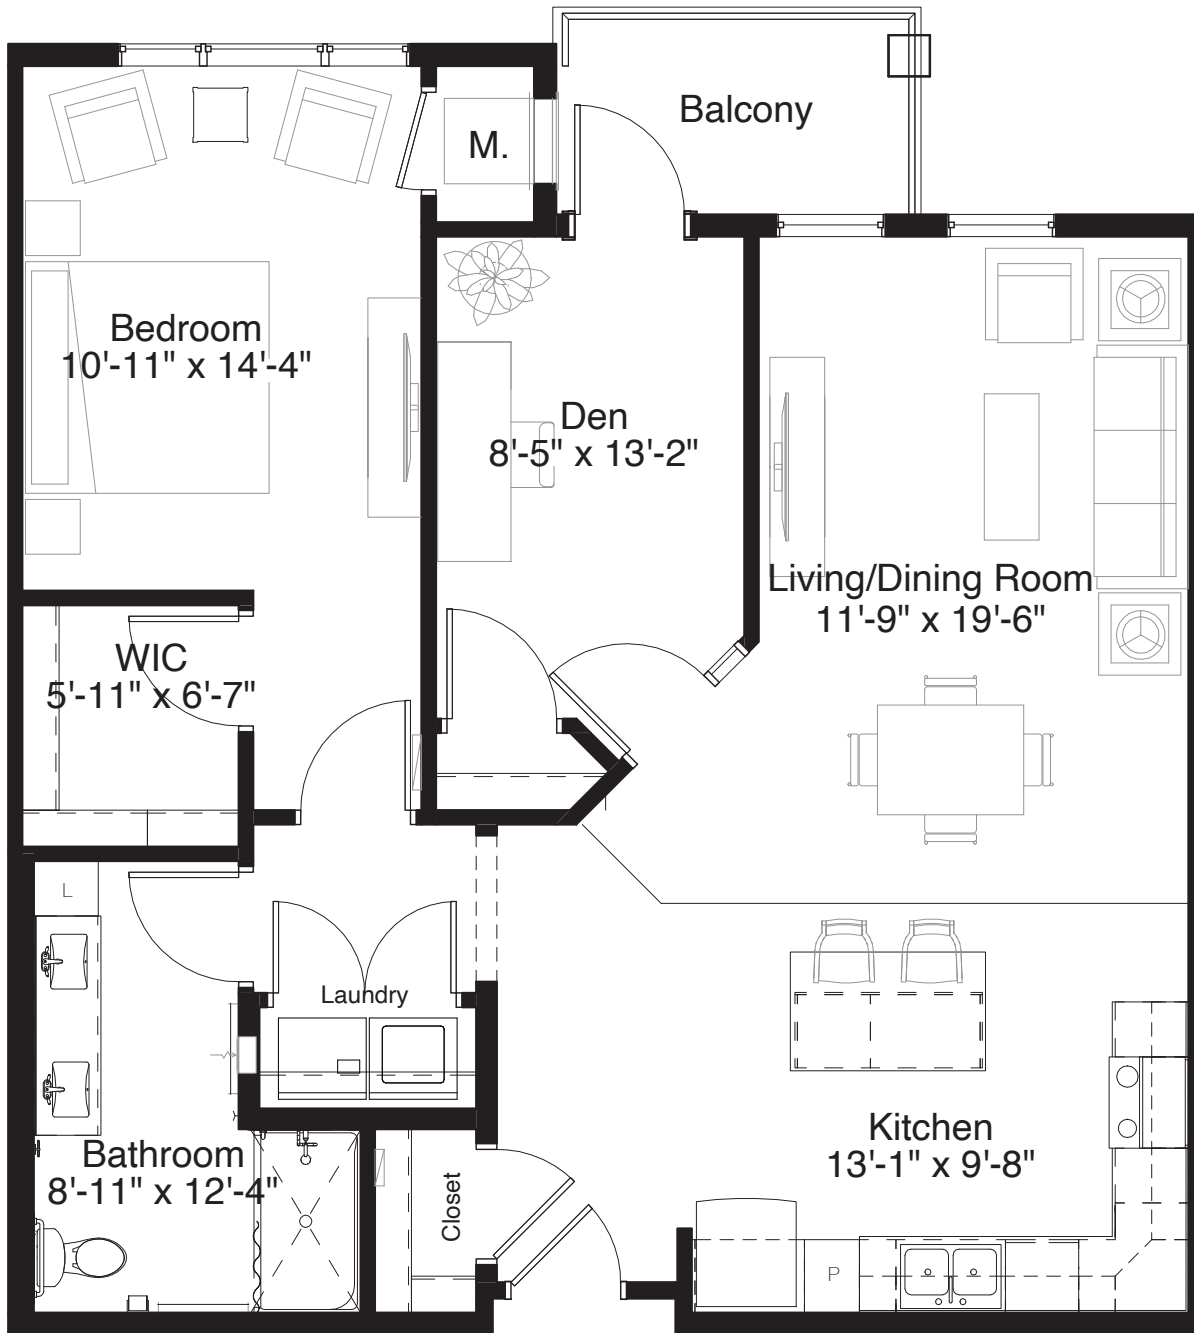

# STYLE A1

761 Square Feet

One Bedroom

measurements are approximate

# STYLE A2

768 Square Feet

One Bedroom

measurements are approximate

# STYLE B1

1,058 Square Feet

One Bedroom + Den

measurements are approximate

# STYLE B2

995 Square Feet

One Bedroom + Den

measurements are approximate