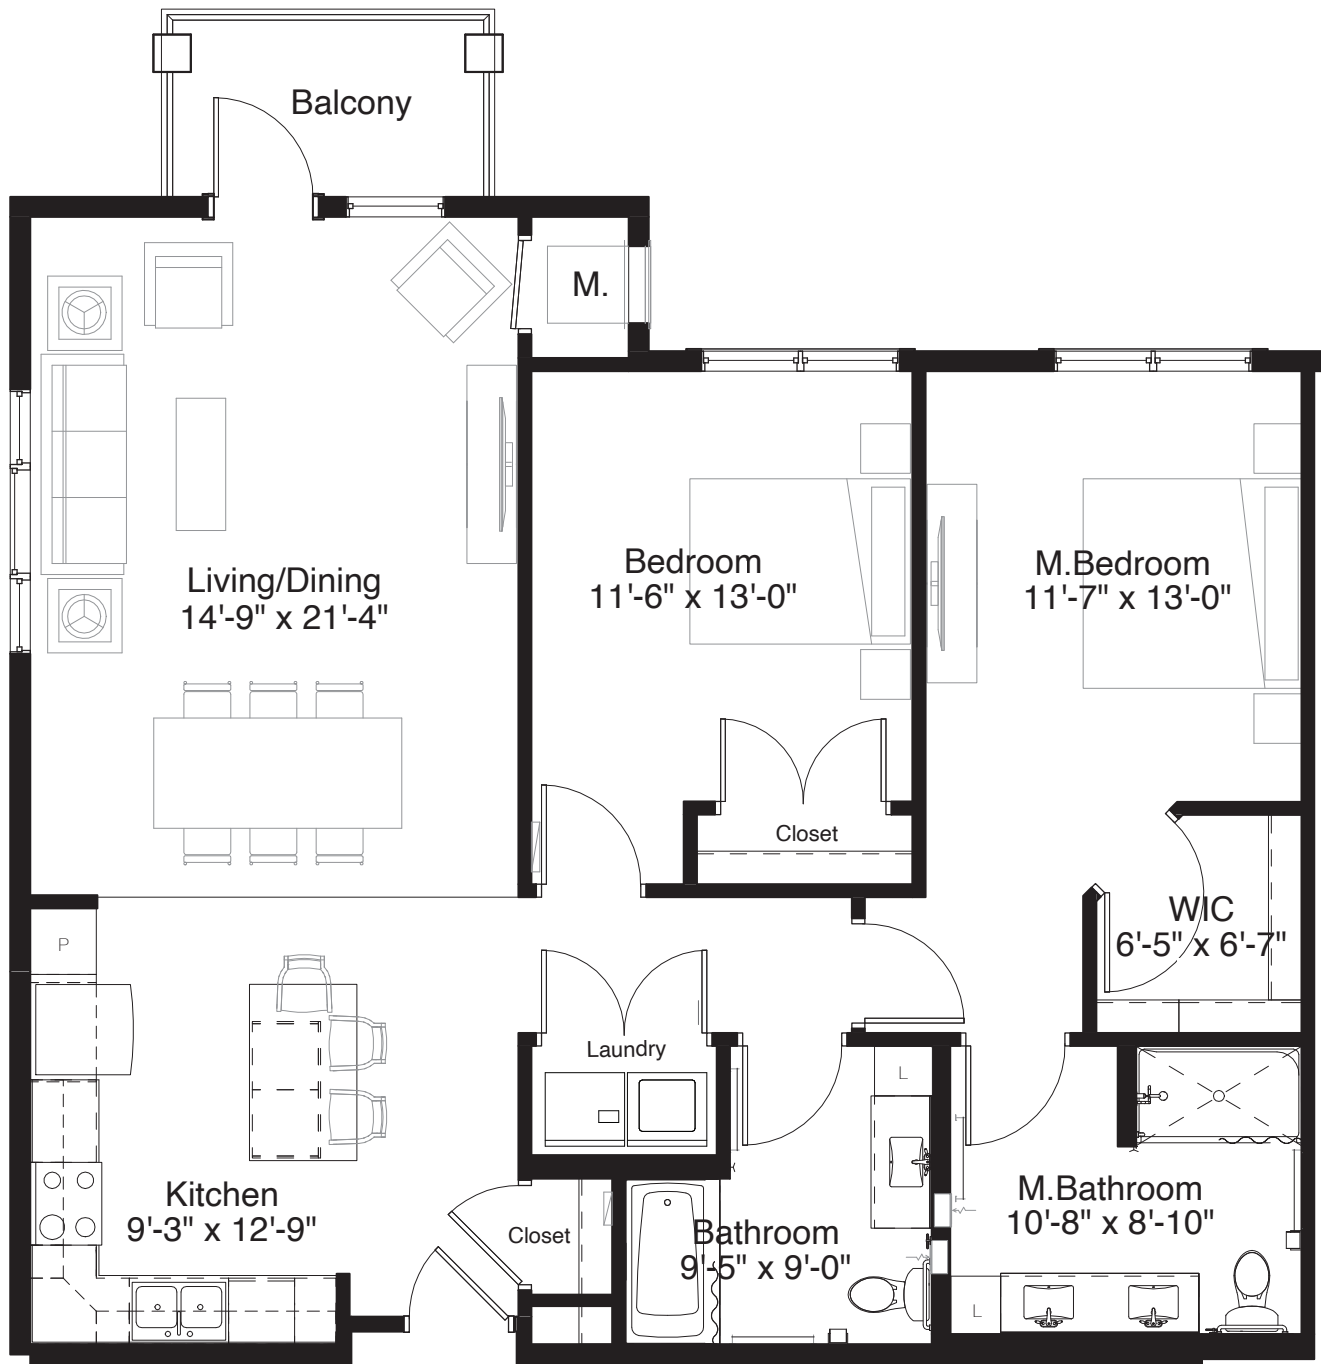

# STYLE C2

1,179 Square Feet

Two Bedroom

measurements are approximate

# STYLE C4

1,305 Square Feet

Two Bedroom

measurements are approximate

8200 Main Street North Maple Grove MN 55369  
WWW.SILVERCREEKONMAIN.COM

# STYLE C6

1,212 Square Feet

Two Bedroom

measurements are approximate

# STYLE C6-A

1,210 Square Feet

Two Bedroom

measurements are approximate