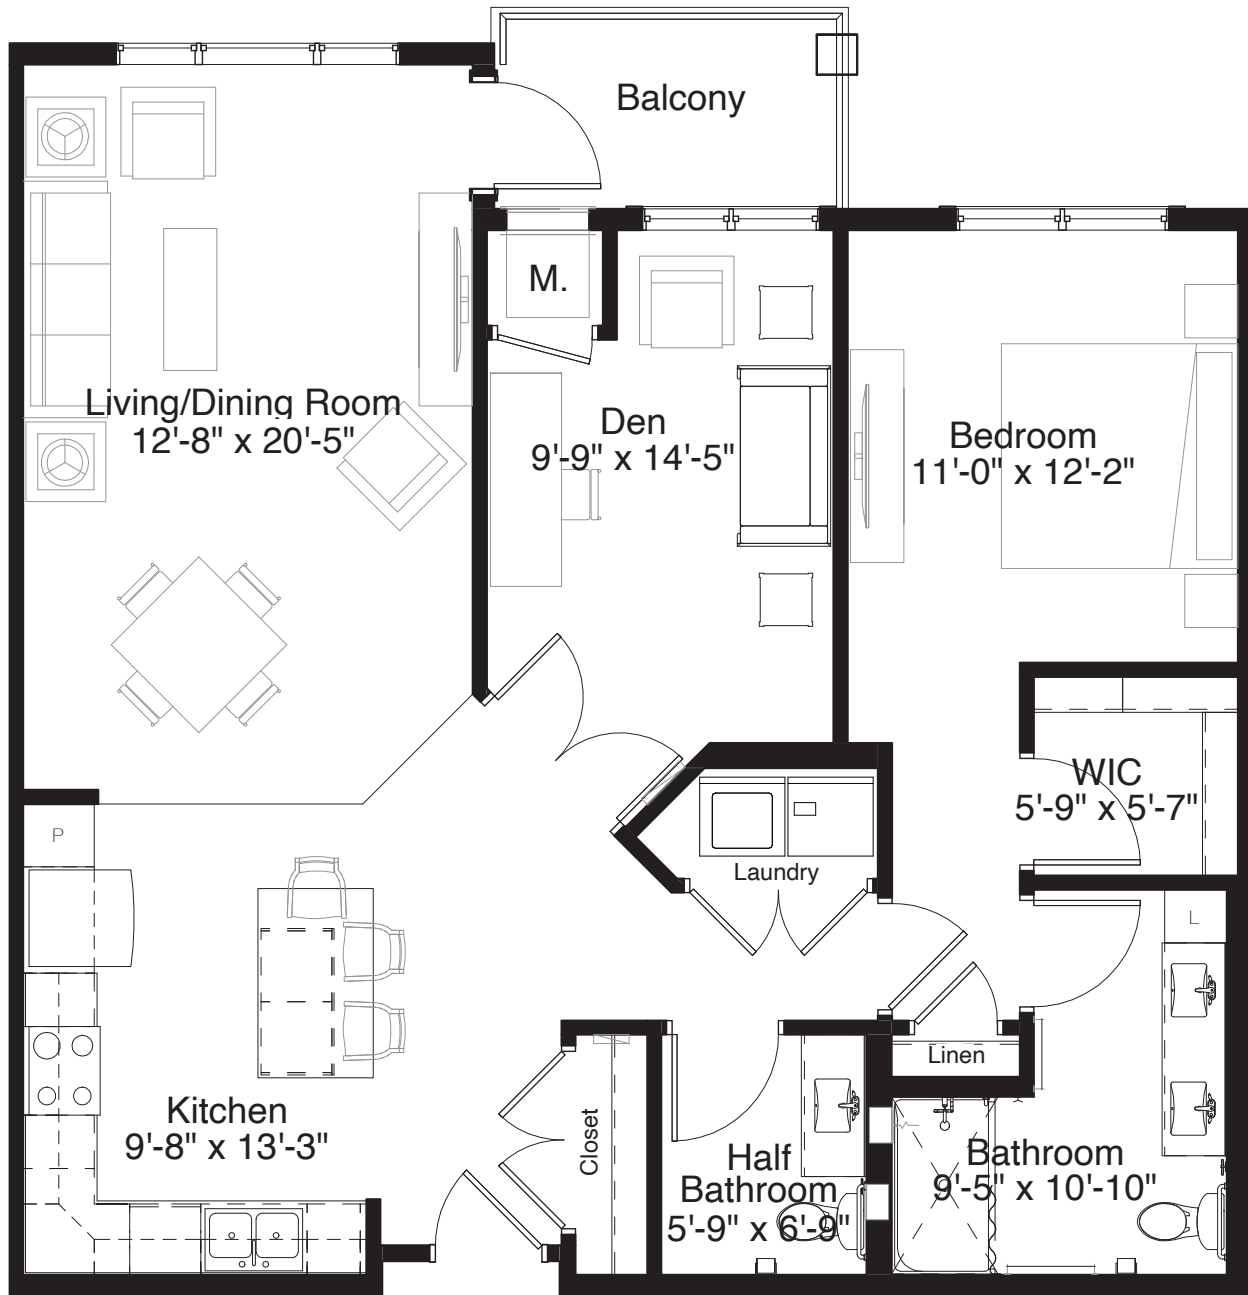

# STYLE A1

761 Square Feet

One Bedroom

measurements are approximate

# STYLE A2

768 Square Feet

One Bedroom

measurements are approximate

# STYLE B1

1,058 Square Feet

One Bedroom + Den

measurements are approximate

# STYLE B2

995 Square Feet

One Bedroom + Den

measurements are approximate