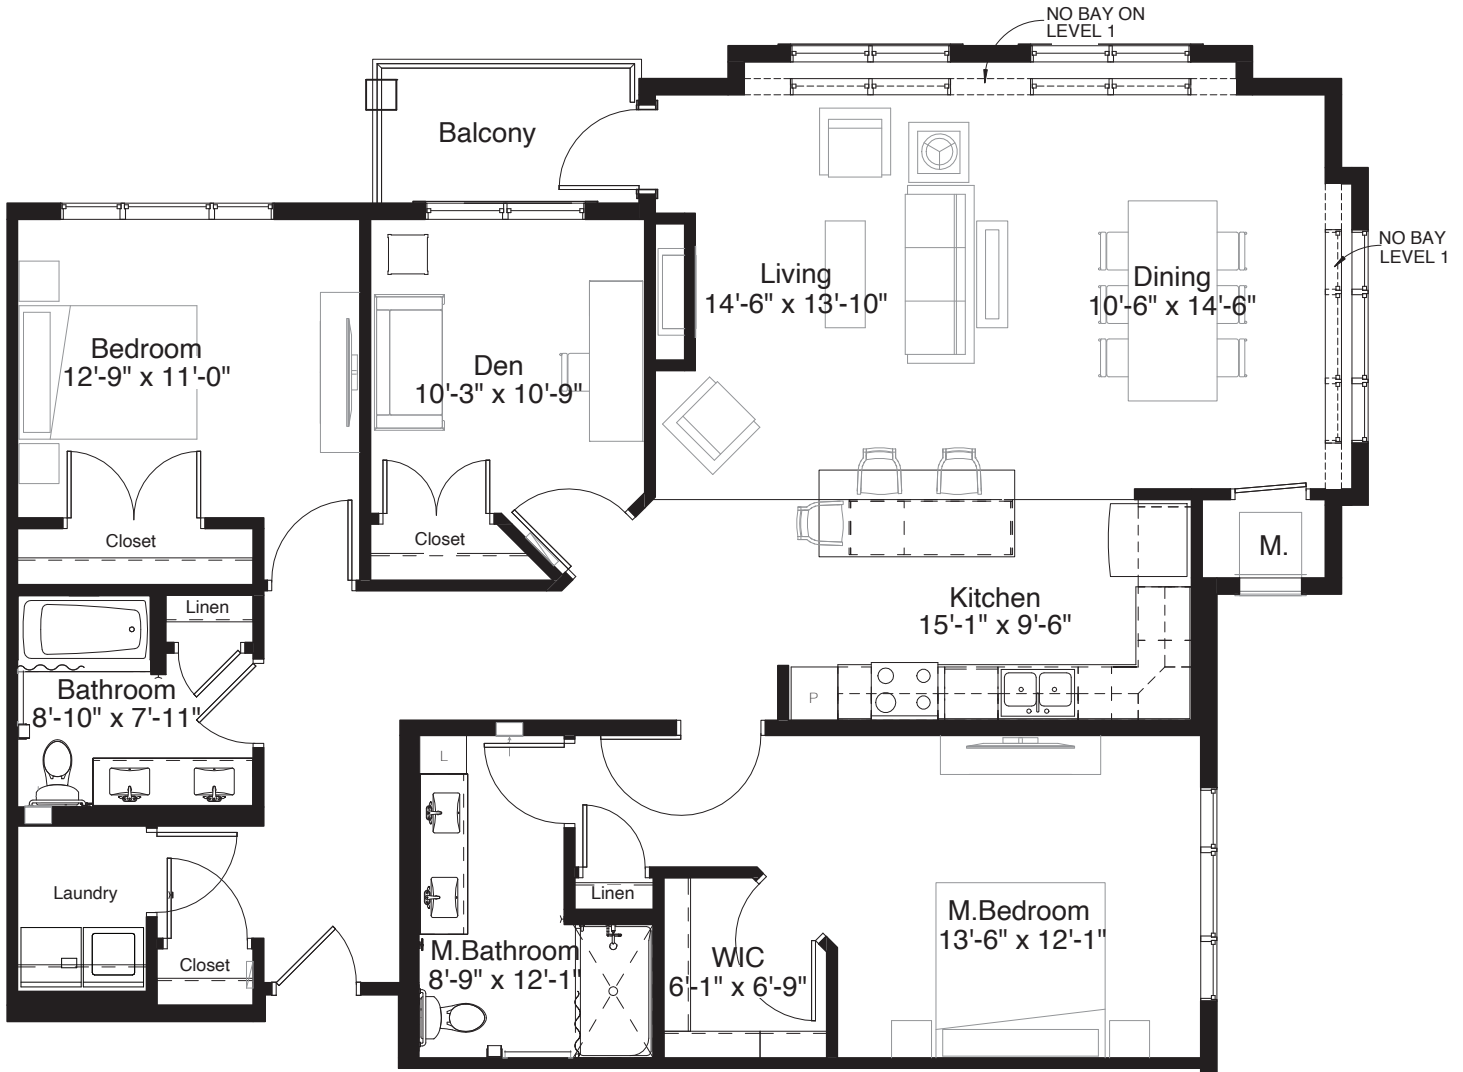

# STYLE C7

1,218 Square Feet

Two Bedroom

measurements are approximate

# STYLE C9

1,408 Square Feet

Two Bedroom

measurements are approximate

8200 Main Street North Maple Grove MN 55369

WWW.SILVERCREEKONMAIN.COM

# STYLE D3

1,586 Square Feet

Two Bedroom + Den

measurements are approximate

# STYLE D7

1,523 Square Feet

Two Bedroom + Den

measurements are approximate