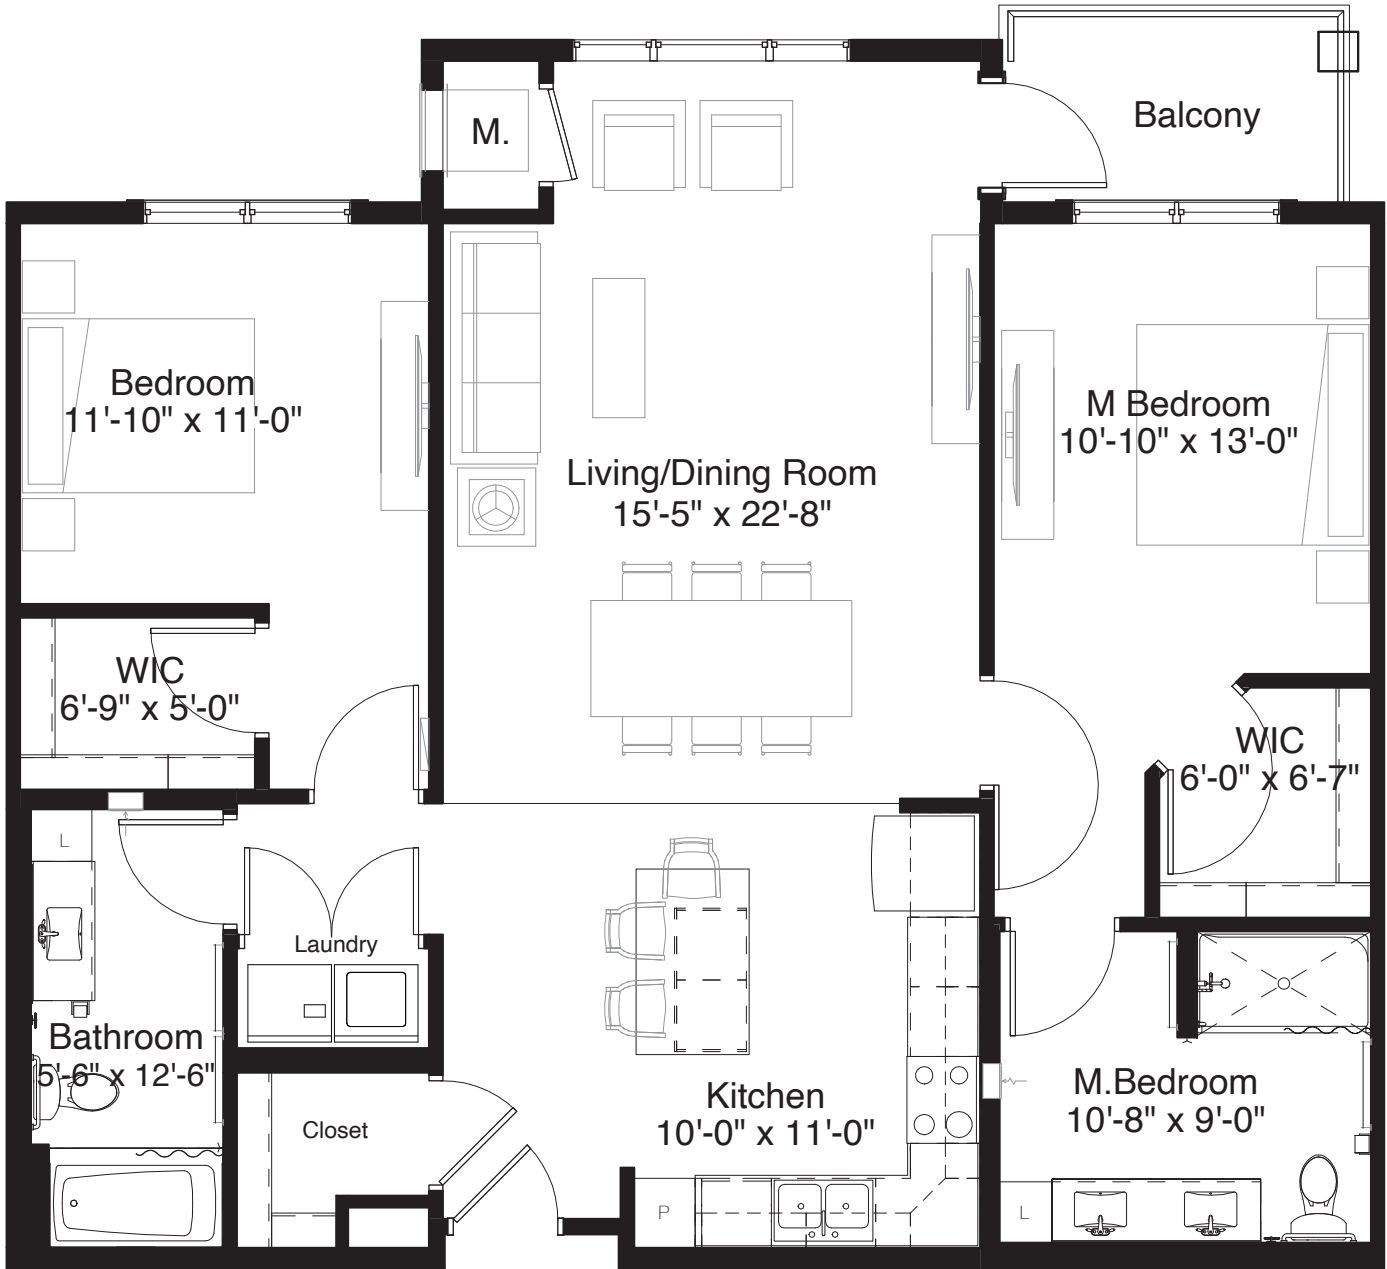

# STYLE B2

995 Square Feet

One Bedroom + Den

measurements are approximate

# STYLE B8

994 Square Feet

One Bedroom + Den

measurements are approximate

8200 Main Street North Maple Grove MN 55369  
WWW.SILVERCREEKONMAIN.COM

# STYLE C2

1,179 Square Feet

Two Bedroom

measurements are approximate

# STYLE C4

1,305 Square Feet

Two Bedroom

measurements are approximate

8200 Main Street North Maple Grove MN 55369  
WWW.SILVERCREEKONMAIN.COM