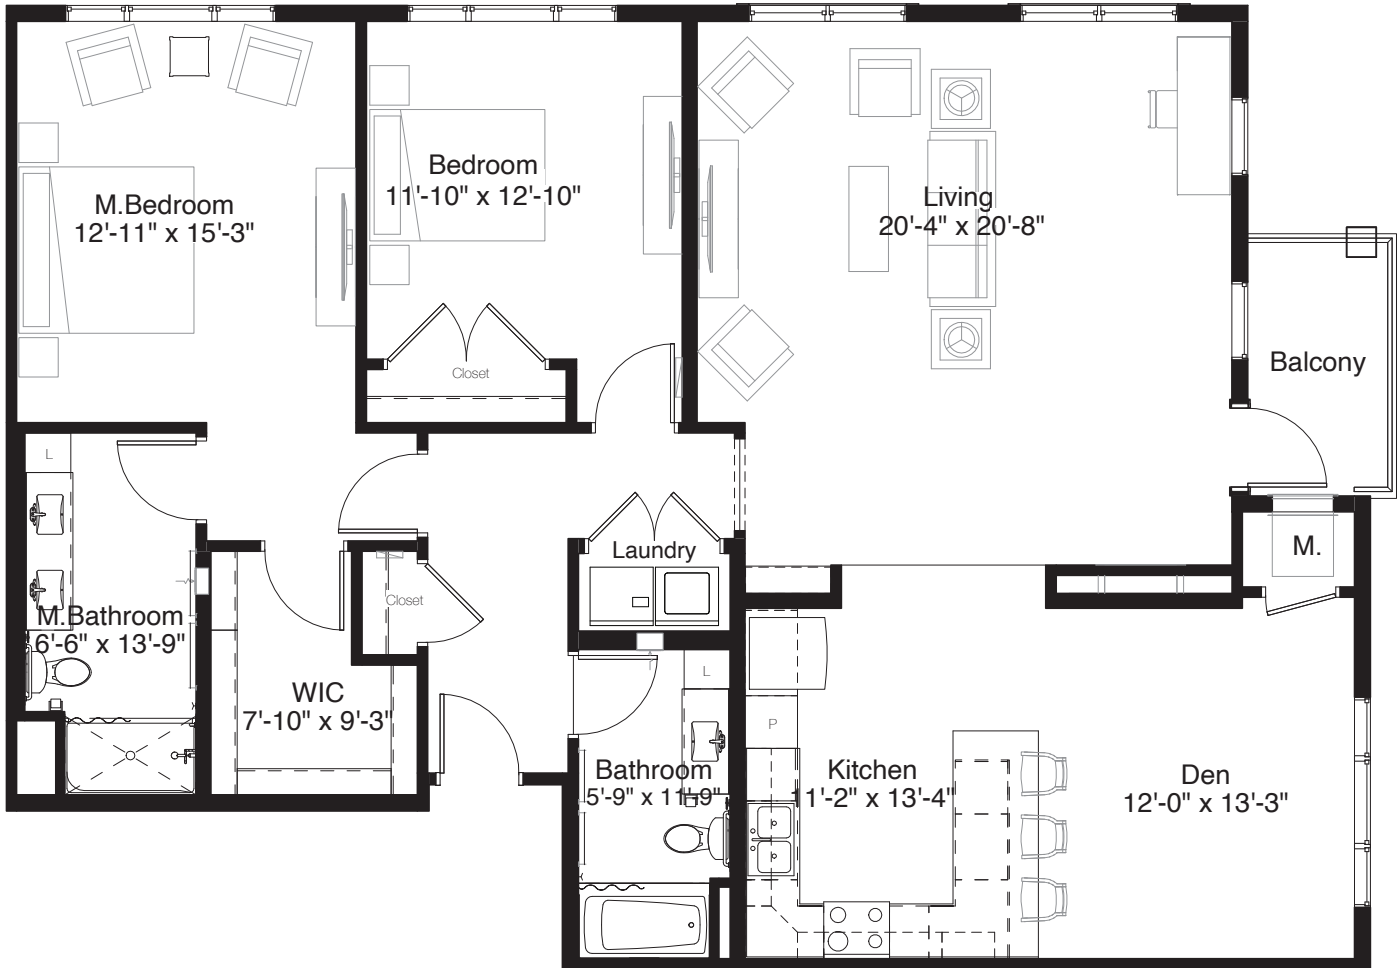

# STYLE C7

1,218 Square Feet

Two Bedroom

measurements are approximate

# STYLE C9

1,408 Square Feet

Two Bedroom

measurements are approximate

8200 Main Street North Maple Grove MN 55369

WWW.SILVERCREEKONMAIN.COM

# STYLE D3

1,586 Square Feet

Two Bedroom + Den

measurements are approximate

# STYLE D7

1,523 Square Feet

Two Bedroom + Den

measurements are approximate