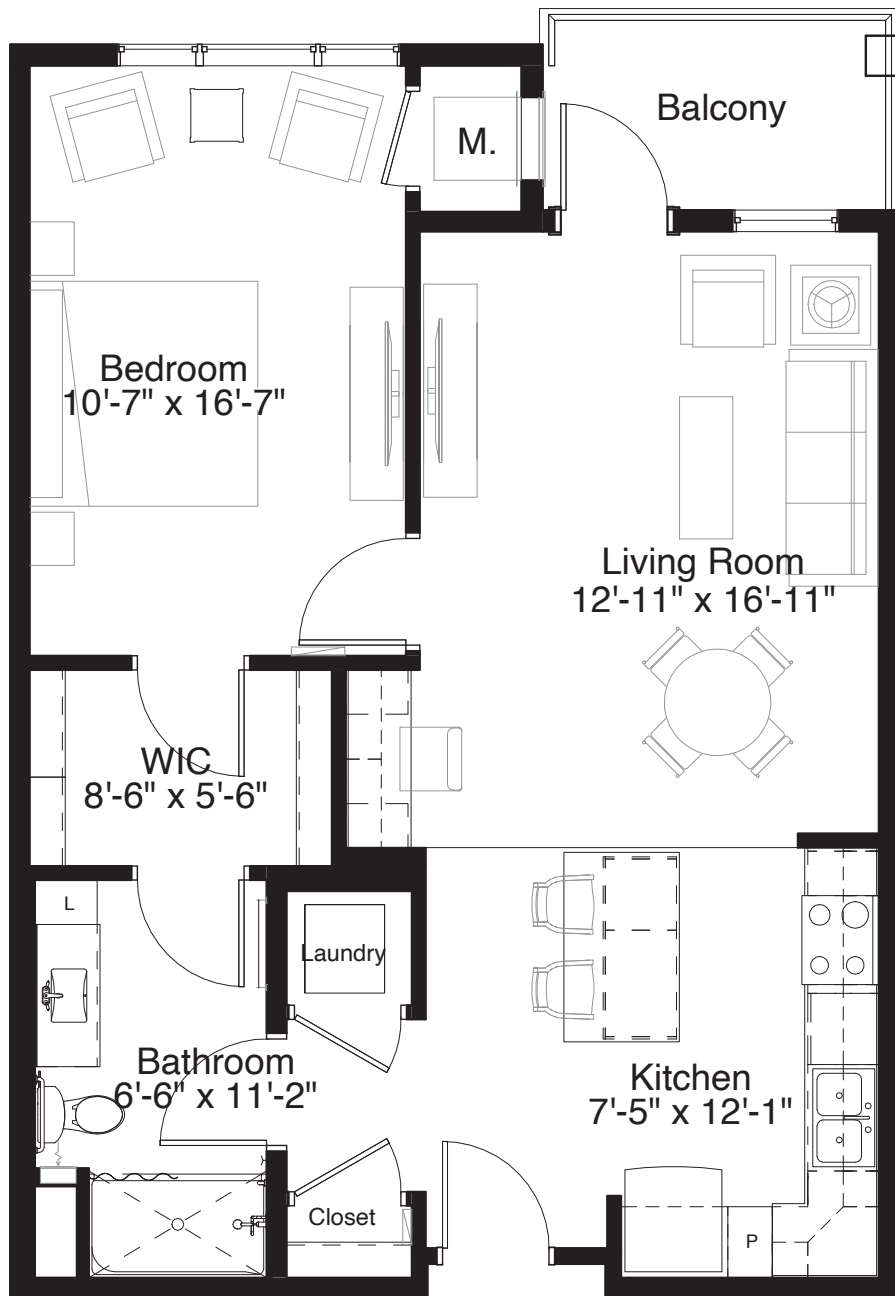

# STYLE A1

761 Square Feet

One Bedroom

measurements are approximate

# STYLE A2

768 Square Feet

One Bedroom

measurements are approximate

# STYLE B1

1,058 Square Feet

One Bedroom + Den

measurements are approximate

# STYLE B2

995 Square Feet

One Bedroom + Den

measurements are approximate