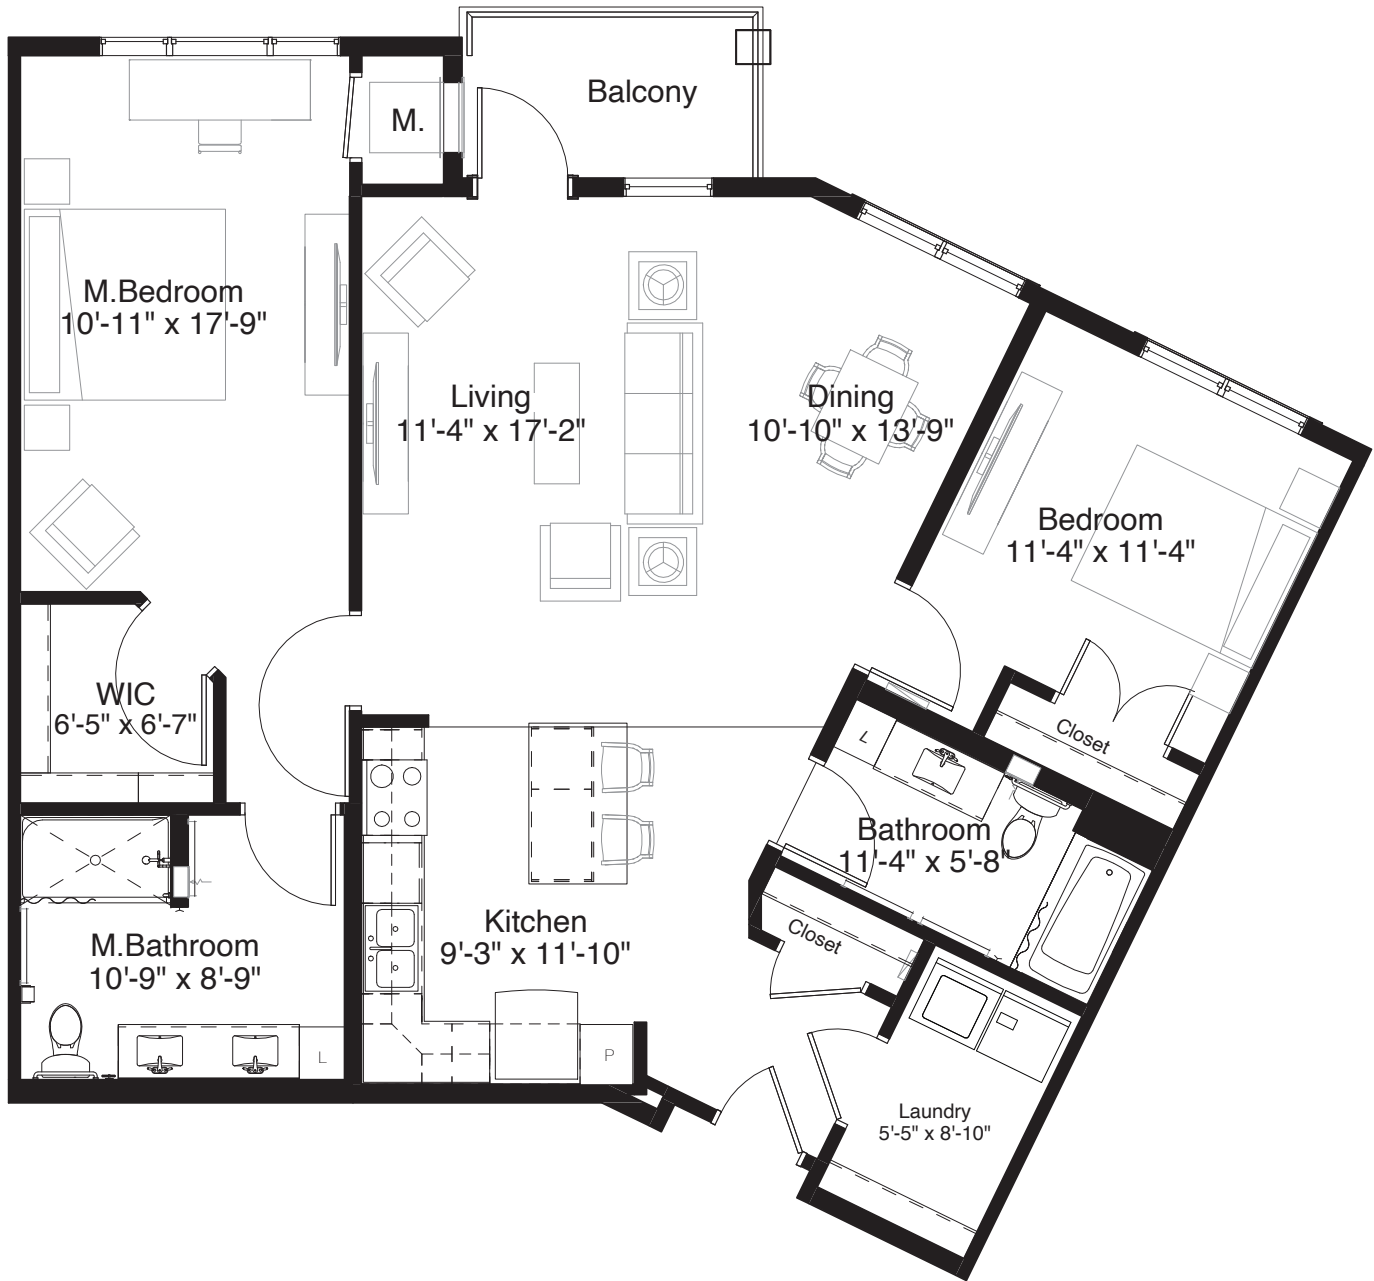

# STYLE C6

1,212 Square Feet

Two Bedroom

measurements are approximate

# STYLE C6-A

1,210 Square Feet

Two Bedroom

measurements are approximate

# STYLE C7

1,218 Square Feet

Two Bedroom

measurements are approximate

# STYLE C9

1,408 Square Feet

Two Bedroom

measurements are approximate

8200 Main Street North Maple Grove MN 55369

WWW.SILVERCREEKONMAIN.COM