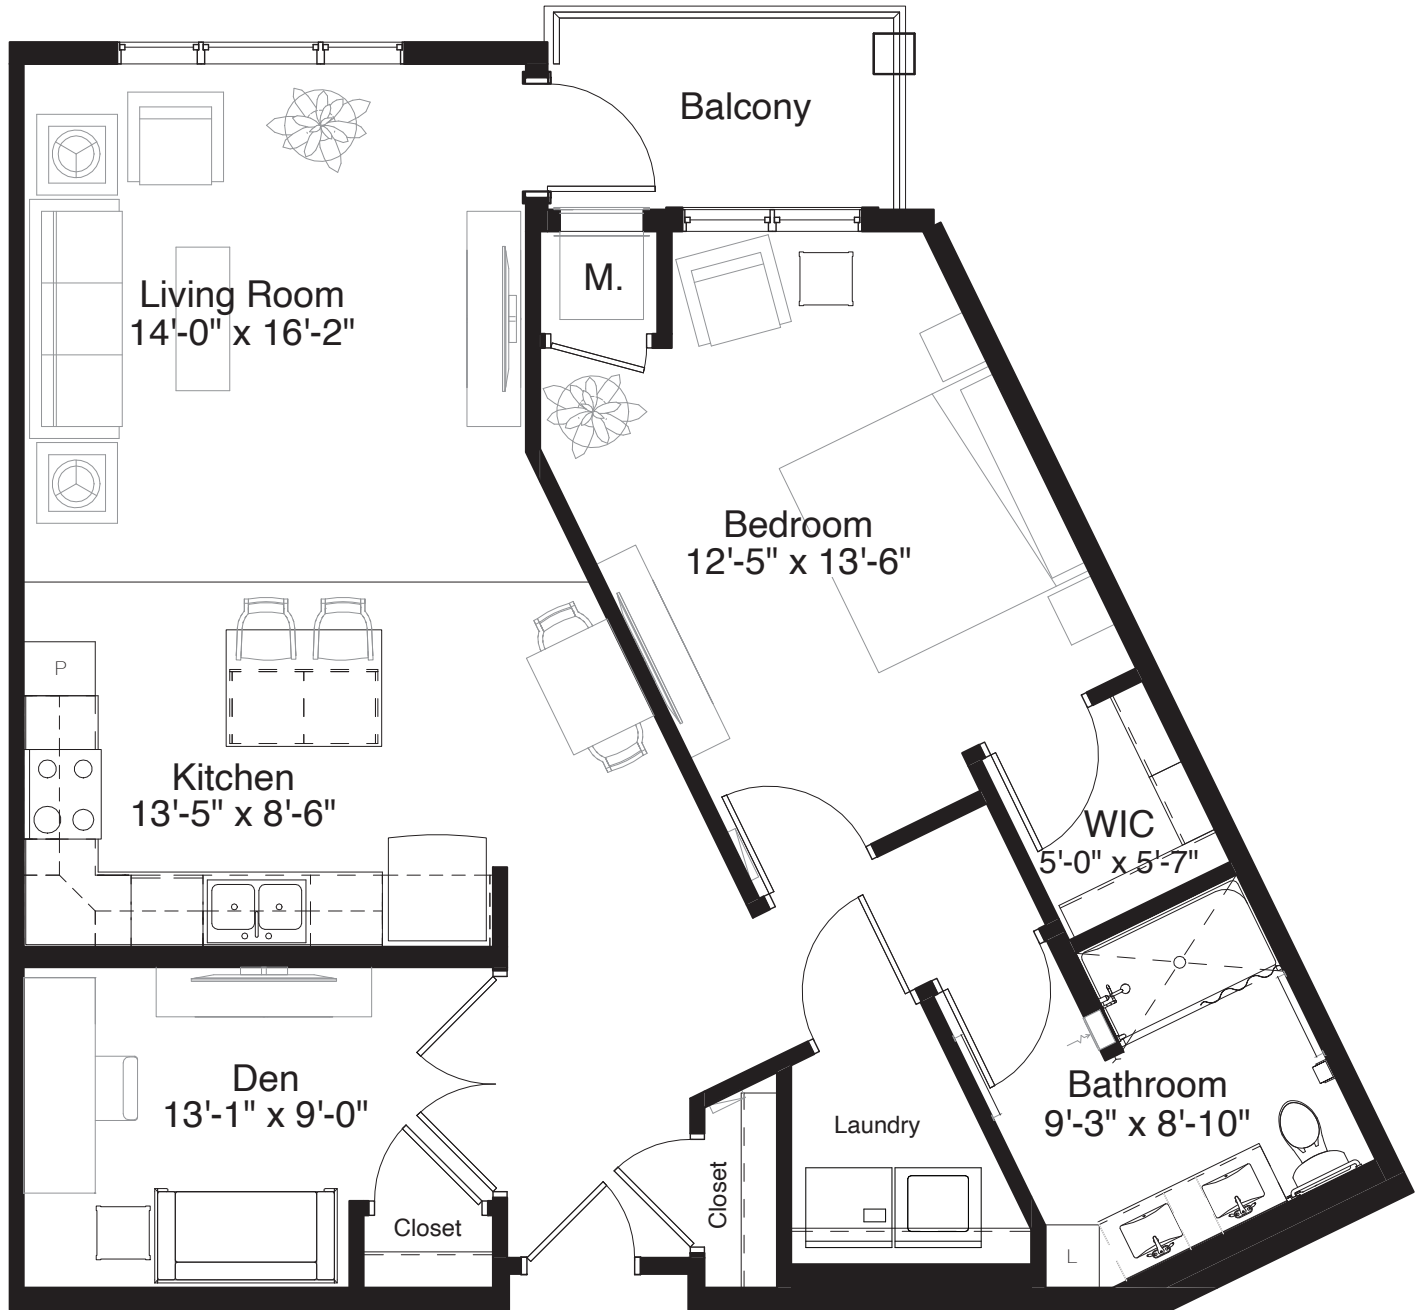

# STYLE A1

761 Square Feet

One Bedroom

measurements are approximate

# STYLE B1

1,058 Square Feet

One Bedroom + Den

measurements are approximate

# STYLE B2

995 Square Feet

One Bedroom + Den

measurements are approximate

# STYLE B8

994 Square Feet

One Bedroom + Den

measurements are approximate

8200 Main Street North Maple Grove MN 55369  
WWW.SILVERCREEKONMAIN.COM